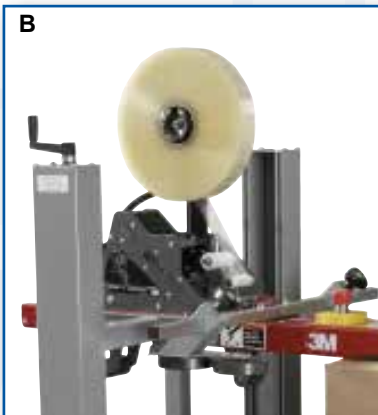

DISPENSERS

3MH122	2"	Light Weight Compact	1/EA	3M
3MH190	2"	Light Weight Pistol Grip	1/EA	3M
3MHB903	2"	Light Weight Pistol Grip	1/EA	3M

B