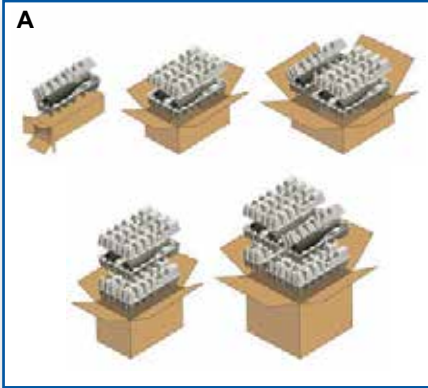

IS

**INNOVATIVE
SOURCING**

***January
2014***

***Wine
Packaging
& Supplies***

PULP WINE TRAYS

A. MAGNUM PULP WINE SHIPPERS

W440802	Magnum Bottle Tray	18/CS
WBS7723	1-Bottle Shipper Box - Open End	18/BDL
WBS23147	2-Bottle Shipper Box	18/BDL
WBS23217	3-Bottle Shipper Box	18/BDL
WBS231414	4-Bottle Shipper Box	18/BDL
WBS232114	6-Bottle Shipper Box	18/BDL

B. PULP WINE TRAY FOR 1-2-4 BOTTLE SHIPPERS

Our larger, versatile folding tray provides a greater perimeter of protection for the ultimate in shock absorption.

1-BOTTLE SHIPPER SET - 36 BDL/PLT

Requires one tray, folded. One 1-bottle carton. 6-5/16" X 5-1/2" X 15-3/8". .31 cu. feet.

W440302	1-2-4 Bottle Tray	30/BDL
WBS6515	1-Bottle Box	30/BDL

2-BOTTLE SHIPPER SET - 36 BDL/PLT

Requires two trays. One 2-bottle box. 16" X 12" X 5-1/2". .60 cu. feet.

W440302	1-2-4 Bottle Tray	30/BDL
WBS16125	2-Bottle Box	30/BDL